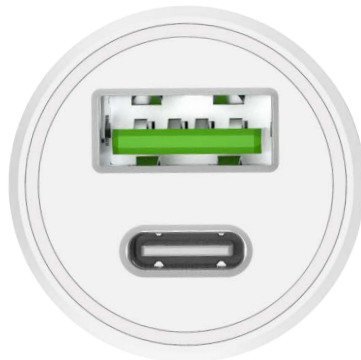

Applications:

- Charging
- At Home
- Travel
- Vehicle
- Mobile
- Accessory Power

4XEM Products Are Available At Your Favorite Online Retailers

WWW.4XEM.COM

Contact Todd Schaus 4XEM sales Rep
1-866-999-4936 Ext.104 tschaus@4xem.com